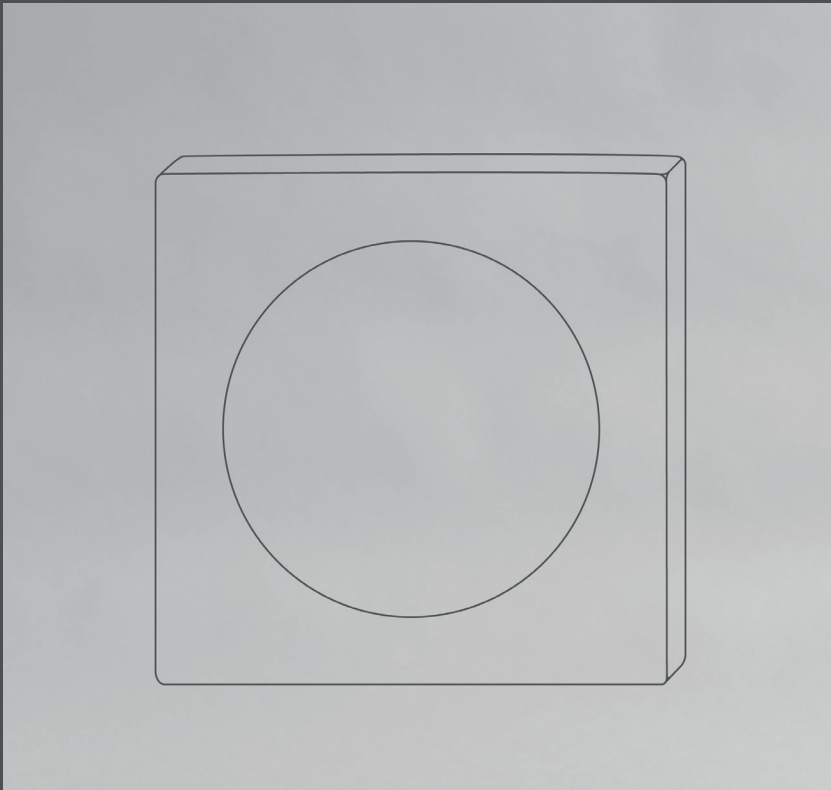

101

C O P E N H A G E N

SCULPT ART VOID

The Sculpt Wall collection is a series of reliefs for hanging on the wall as pure artistic intentions.

The sculptural pieces pull their inspiration from brutalist architecture details, design history and concrete as a surface and material in American Minimalist art of the 1960s.

Each piece is handmade from a sustainable concrete-like material of recycled newspapers, sand, and chalk powder, combining artistic work with sustainable production methods.

The Sculpt Wall series are available in different shapes and sizes and can easily be hung on a wall with screws and brackets on the backside.

Designed by Kristian Sofus Hansen & Tommy Hyldahl.

Product no: 213006

Type: Wall Art - Indoor

Colour: Coffee

Material: Sustainable Paper Mass

Care instructions:

Use a soft dry cloth to clean the product.

Do not use household cleaners.

Dimensions: L58 / W4 / H58 CM

Country of origin: IN

Product weight: 6,00 Kg

Packaging:

Dimensions: L70 / W73 / H13,5 CM

Total weight incl. product: 8,00 Kg

Number of parcels: 1

Material: Brown cardboard